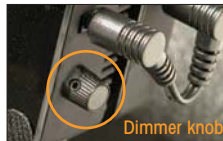

Highly Controllable

Litepanels MiniPlus heads feature an output control knob for instant dimming from 100% to 0 with minimal color shift. Output is fully flicker free and heat free, and remains consistent even as the battery voltage goes down. For additional control, units are available with precut interchangeable conversion and diffusion gels that handily slip into an integral frame. Gels are supplied in 8 or 16-piece sets customized for every MiniPlus Camera Lite Kit, One-Lite, or Dual-Lite package. These long-life filters can also be purchased either in sets or individually.

Dimmer knob