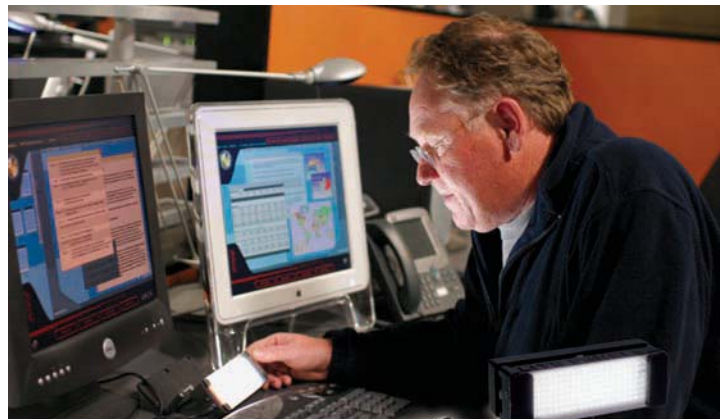

Highly Controllable

Litepanels MiniPlus heads feature an output control knob for instant dimming from 100% to 0 with minimal color shift. Output is fully flicker free and heat free, and remains consistent even as the battery voltage goes down. For additional control, units are available with precut interchangeable conversion and diffusion gels that handily slip into an integral frame. Gels are supplied in 8 or 16-piece sets customized for every MiniPlus Camera Lite Kit, One-Lite, or Dual-Lite package. These long-life filters can also be purchased either in sets or individually.

Dimmer knob

David St. Onge, gaffer on the set of '24' where they used Litepanels