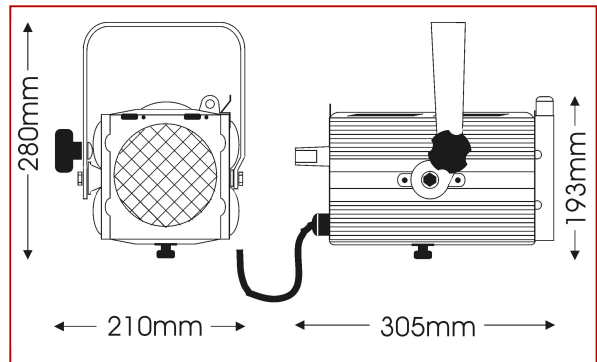

Operational data

Focus adjustment	slide focus with control underneath
Working position	max. tilting ±90° from horizontal
Beam Shaping	using barn door accessory
Positional adjustment	single rim-clamp tilt lock

Lamp types

500W	FRG 3200K 150 hrs
650W	FRK 3200°K 200 hrs

LDR recommends Philips lamps

Accessories

Spare metal color frame	■20100103 □20100103B ■20100103C
Spare safety guard	■20100203 □20100203B ■20100203C
4-leaf barn door	■20100303 □20100303B ■20100303C □■20100303D ■■20100303E
Hook clamp	20100900
Alu-grip clamp	20101100
Safety cable	20101200
Color Scroller Xpress	20106013 with mounting plate 20600003

Photometric data

Spot focus	FRK									
Beam dia.	0.2	0.4	0.5	0.6	0.7	0.9	1.0	1.1	1.2	m
lux	24800	11022	6200	3968	2756	2024	1550	1225	992	
Distance	2	3	4	5	6	7	8	9	10	m

Flood focus										
Beam dia.	2.2	3.3	4.4	5.5	6.7	7.8	8.9	10	11.1	m
lux	2148	955	537	344	239	175	134	106	86	
Distance	2	3	4	5	6	7	8	9	10	m

tempo® pc 650 plus

500W/650W

pebble-convex

part number : ■10602000 □10602001 ■10602002

Simple yet high-quality 500W/650W pc spotlight featuring a slide-focus variable-spread beam to offer more definition than the softer Fresnel beam.

Tempo pc650 plus is ideal for close projection in small stage venues and whenever budget is a priority. A color frame, safety guard and 5 foot cable are all included as standard.