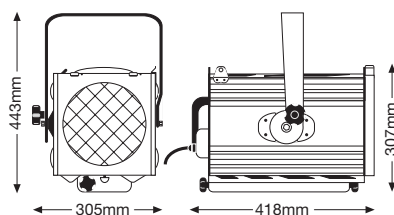

COMPATIBLE LAMPS

- **CP55 G22** 2000W 230V/240V 3200°K 480hrs
- **CP75 G22** 2000W 230V/240V 3200°K 480hrs
- **CP92 G22** 2000W 230V/240V 3200°K 400hrs
- **CP72 G16** 2000W 230V/240V 3200°K 480hrs
- **CP91 G22** 2500W 230V/240V 3200°K 400hrs
- **CYX G38** 2000W 120V 3200°K 350hrs

- LDR recommends Philips lamps